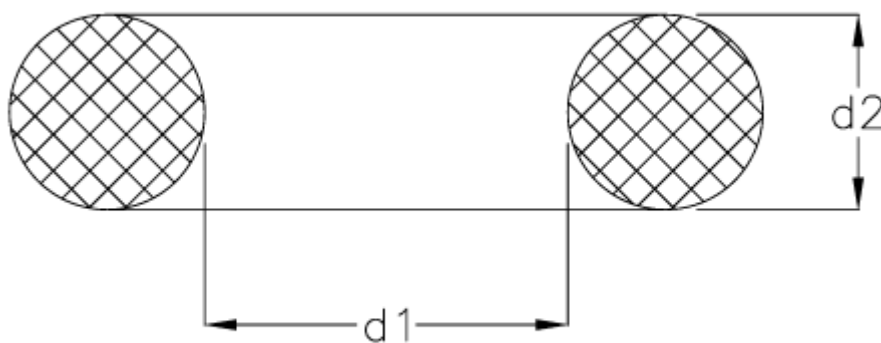

Data Sheet

Article number: 159002000100000

Description: KLEE O-ring 2x1 NBR70 black

Measures

d1 = 2.00

d2 = 1.00

Size = 2 x 1